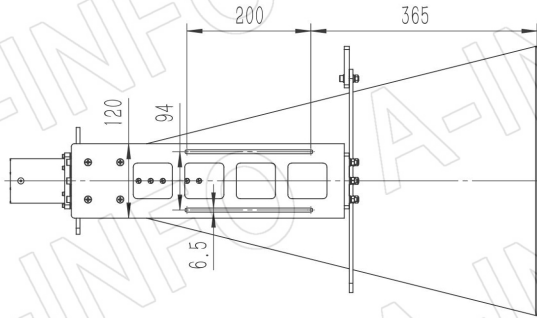

## N-Female Output (P/N: LB-2048-20-C-NF)

For SMA-Female output outline drawing, please contact A-INFO.

## N-Female Output with Round Mounting Bracket (Option, P/N: LB-2048-20-C-MB)

For SMA-Female output outline drawing, please contact A-INFO.

N-Female Output with L Type Mounting Bracket (Option, P/N: LB-2048-20-C-L)

## Flange Drawing (Size: mm)