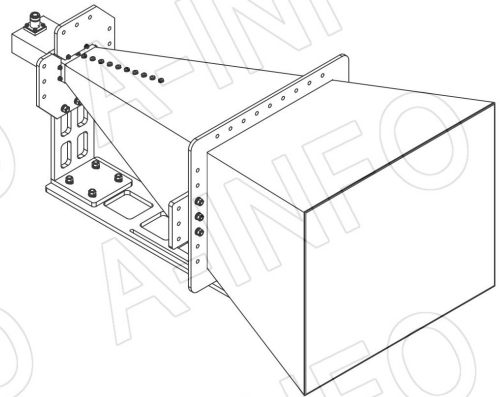

N-Female Output with L Type Mounting Bracket (Option, P/N: LB-2048-20-C-L)

For SMA-Female output outline drawing, please contact A-INFO.