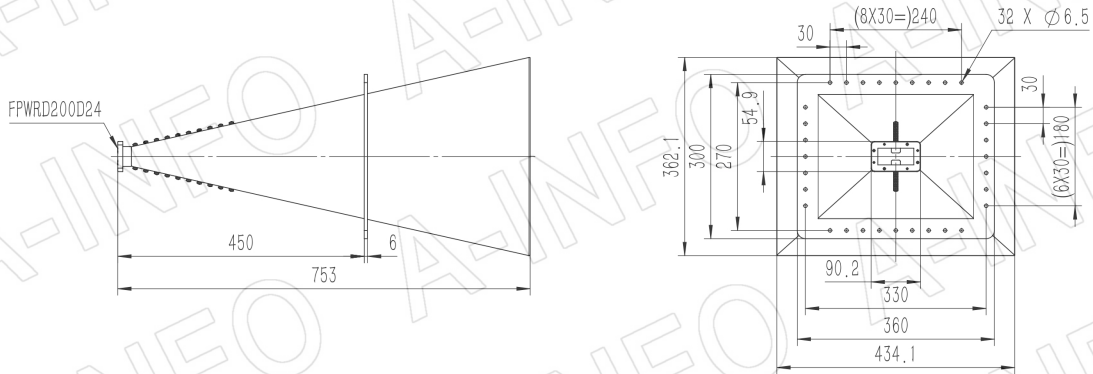

## Technical Specification

|                          |   |
|--------------------------|---|
| Frequency Range(GHz)     | 2.0 – 4.8                               |
| Gain(dBi)                | 20 Typ.                                 |
| Polarization             | Linear                                  |
| 3dB Beamwidth(deg)       | E Plane: 21 - 9                         |
|                          | H Plane: 23 - 10                        |
| Cross Pol. Isolation(dB) | 45 Typ.                                 |
| VSWR                     | 1.50:1 Typ.                             |
| Output                   | A Type: FPWRD200D24                     |
|                          | C Type: N-Female or SMA-Female          |
| Power Handling(W CW)     | N-F: 500 Max.                           |
|                          | SMA-F: 50 Max.                          |
| Material                 | Al                                      |
| Finish                   | Chemical Conversion Coating, Gray Paint |
| Size(mm)                 | A Type: 434.1 x 362.1 x 753             |
|                          | C Type: 434.1 x 362.1 x 850             |
| Net Weight(Kg)           | A Type: 5.55 Around                     |
|                          | C Type: 6.05 Around                     |

## Outline Drawing (Size: mm)

FPWRD200D24 Output (P/N: LB-2048-20-A)