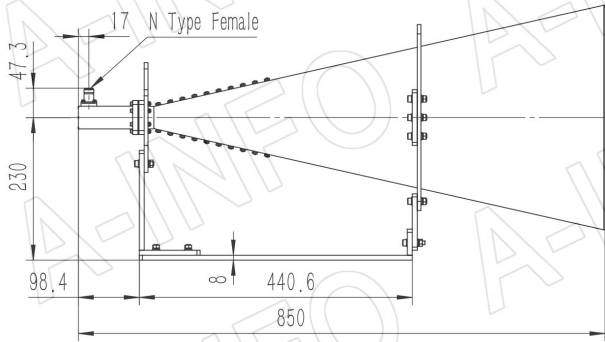

## Technical Specification

|                          |   |
|--------------------------|---|
| Frequency Range(GHz)     | 2.0 – 4.8                               |
| Gain(dBi)                | 20 Typ.                                 |
| Polarization             | Linear                                  |
| 3dB Beamwidth(deg)       | E Plane: 21 - 9                         |
|                          | H Plane: 23 - 10                        |
| Cross Pol. Isolation(dB) | 45 Typ.                                 |
| VSWR                     | 1.50:1 Typ.                             |
| Output                   | A Type: FPWRD200D24                     |
|                          | C Type: N-Female or SMA-Female          |
| Power Handling(W CW)     | N-F: 500 Max.                           |
|                          | SMA-F: 50 Max.                          |
| Material                 | Al                                      |
| Finish                   | Chemical Conversion Coating, Gray Paint |
| Size(mm)                 | A Type: 434.1 x 362.1 x 753             |
|                          | C Type: 434.1 x 362.1 x 850             |
| Net Weight(Kg)           | A Type: 5.55 Around                     |
|                          | C Type: 6.05 Around                     |

## Flange Drawing (Size: mm)