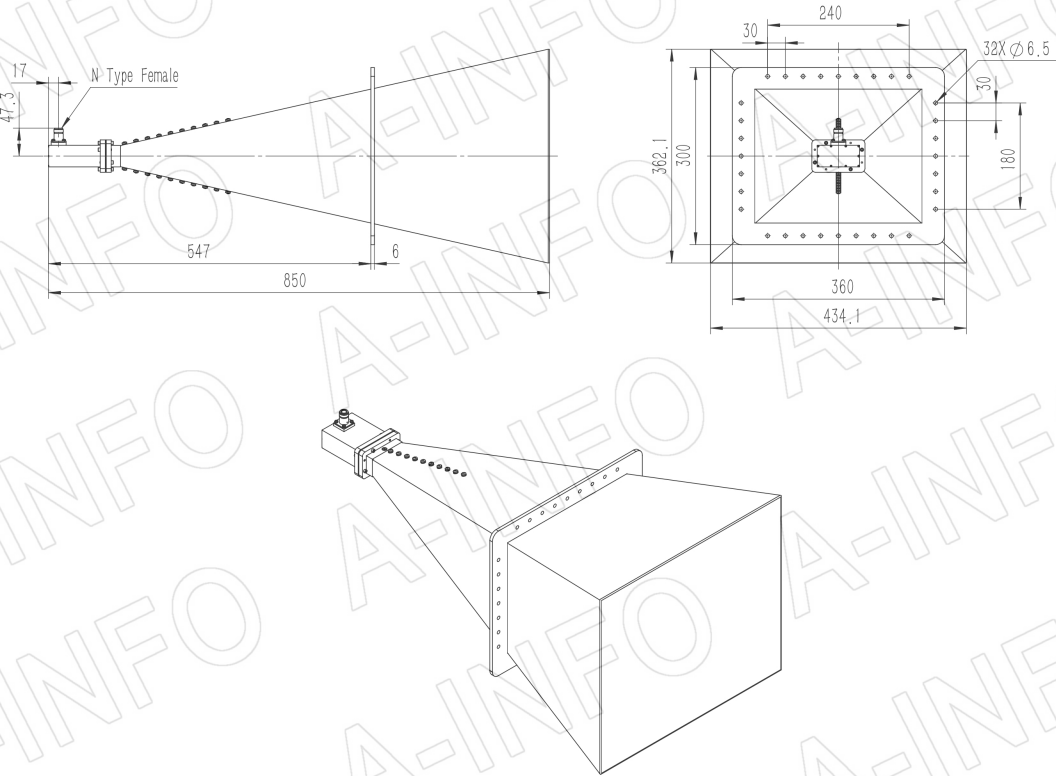

N-Female Output (P/N: LB-2048-20-C-NF)

For SMA-Female output outline drawing, please contact A-INFO.