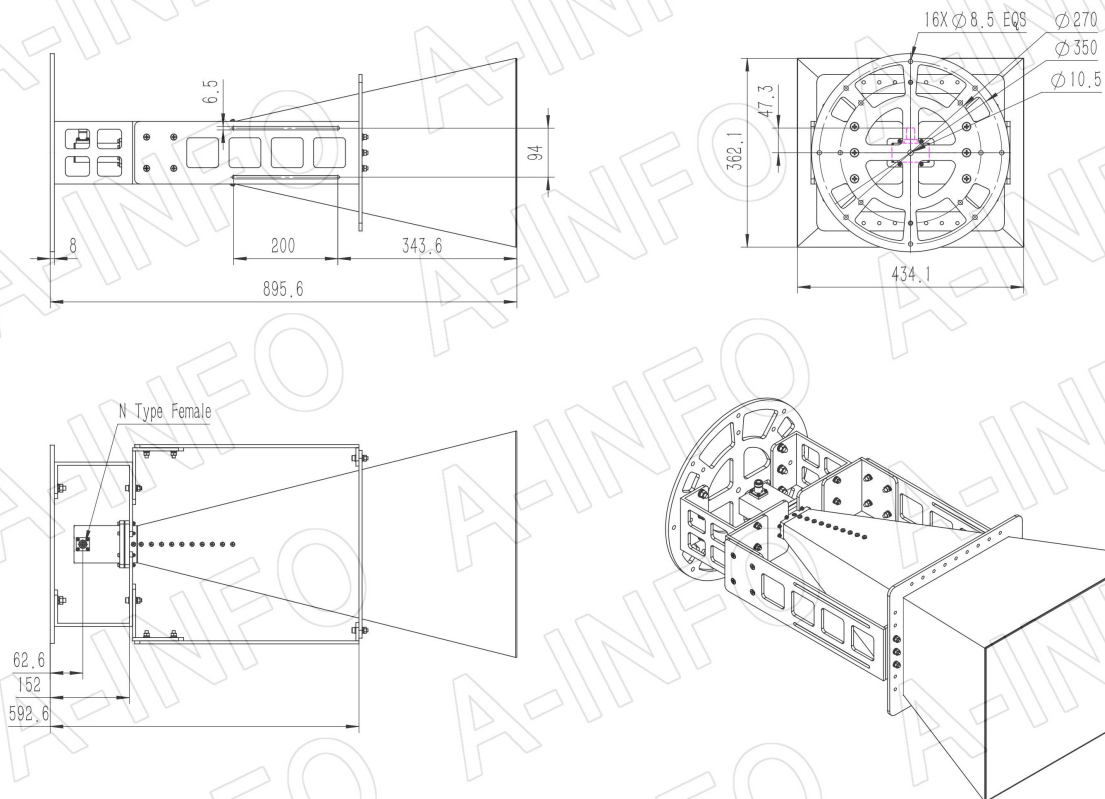

N-Female Output with Round Mounting Bracket (Option, P/N: LB-2048-20-C-MB)

For SMA-Female output outline drawing, please contact A-INFO.