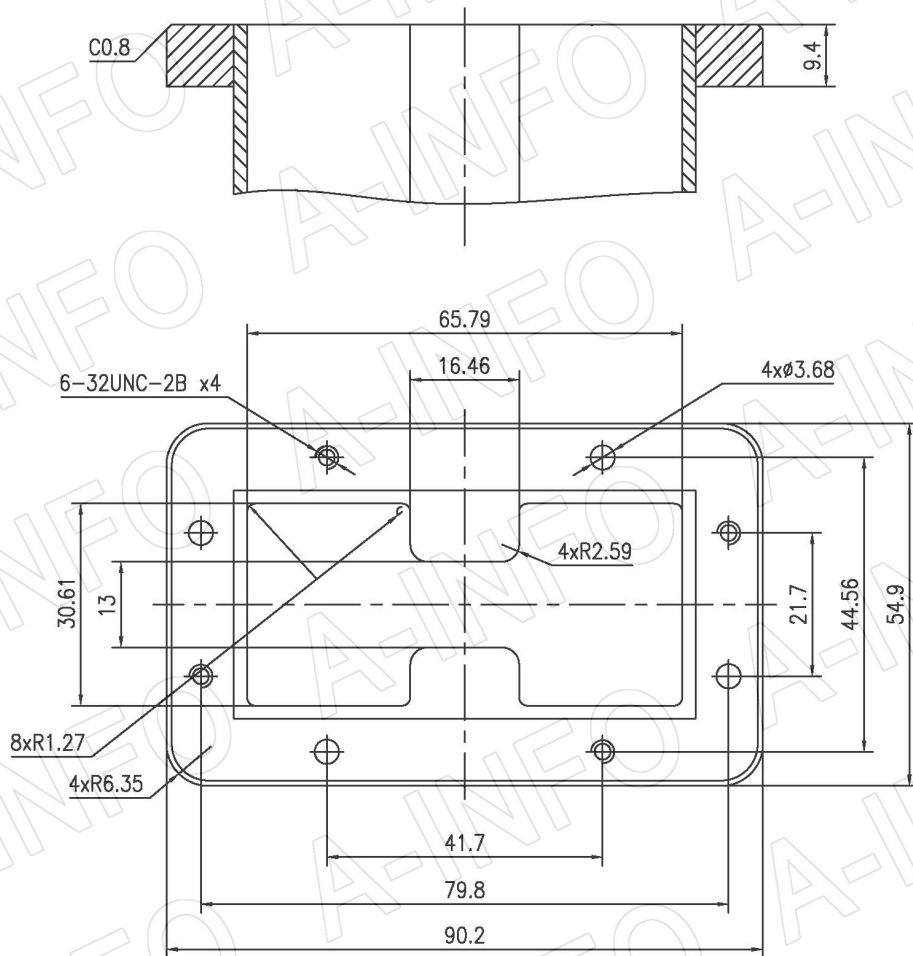

Flange Drawing (Size: mm)

FPWRD200D24

(With four through mounting holes
and four screws holes)