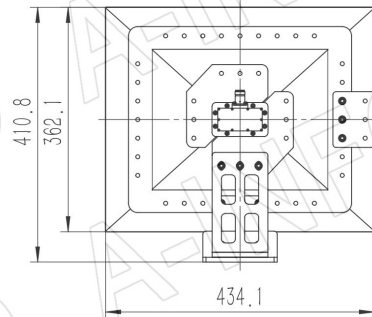

## N-Female Output (P/N: LB-2048-20-C-NF)

For SMA-Female output outline drawing, please contact A-INFO.

## N-Female Output with Round Mounting Bracket (Option, P/N: LB-2048-20-C-MB)

For SMA-Female output outline drawing, please contact A-INFO.

N-Female Output with L Type Mounting Bracket (Option, P/N: LB-2048-20-C-L)

## Flange Drawing (Size: mm)