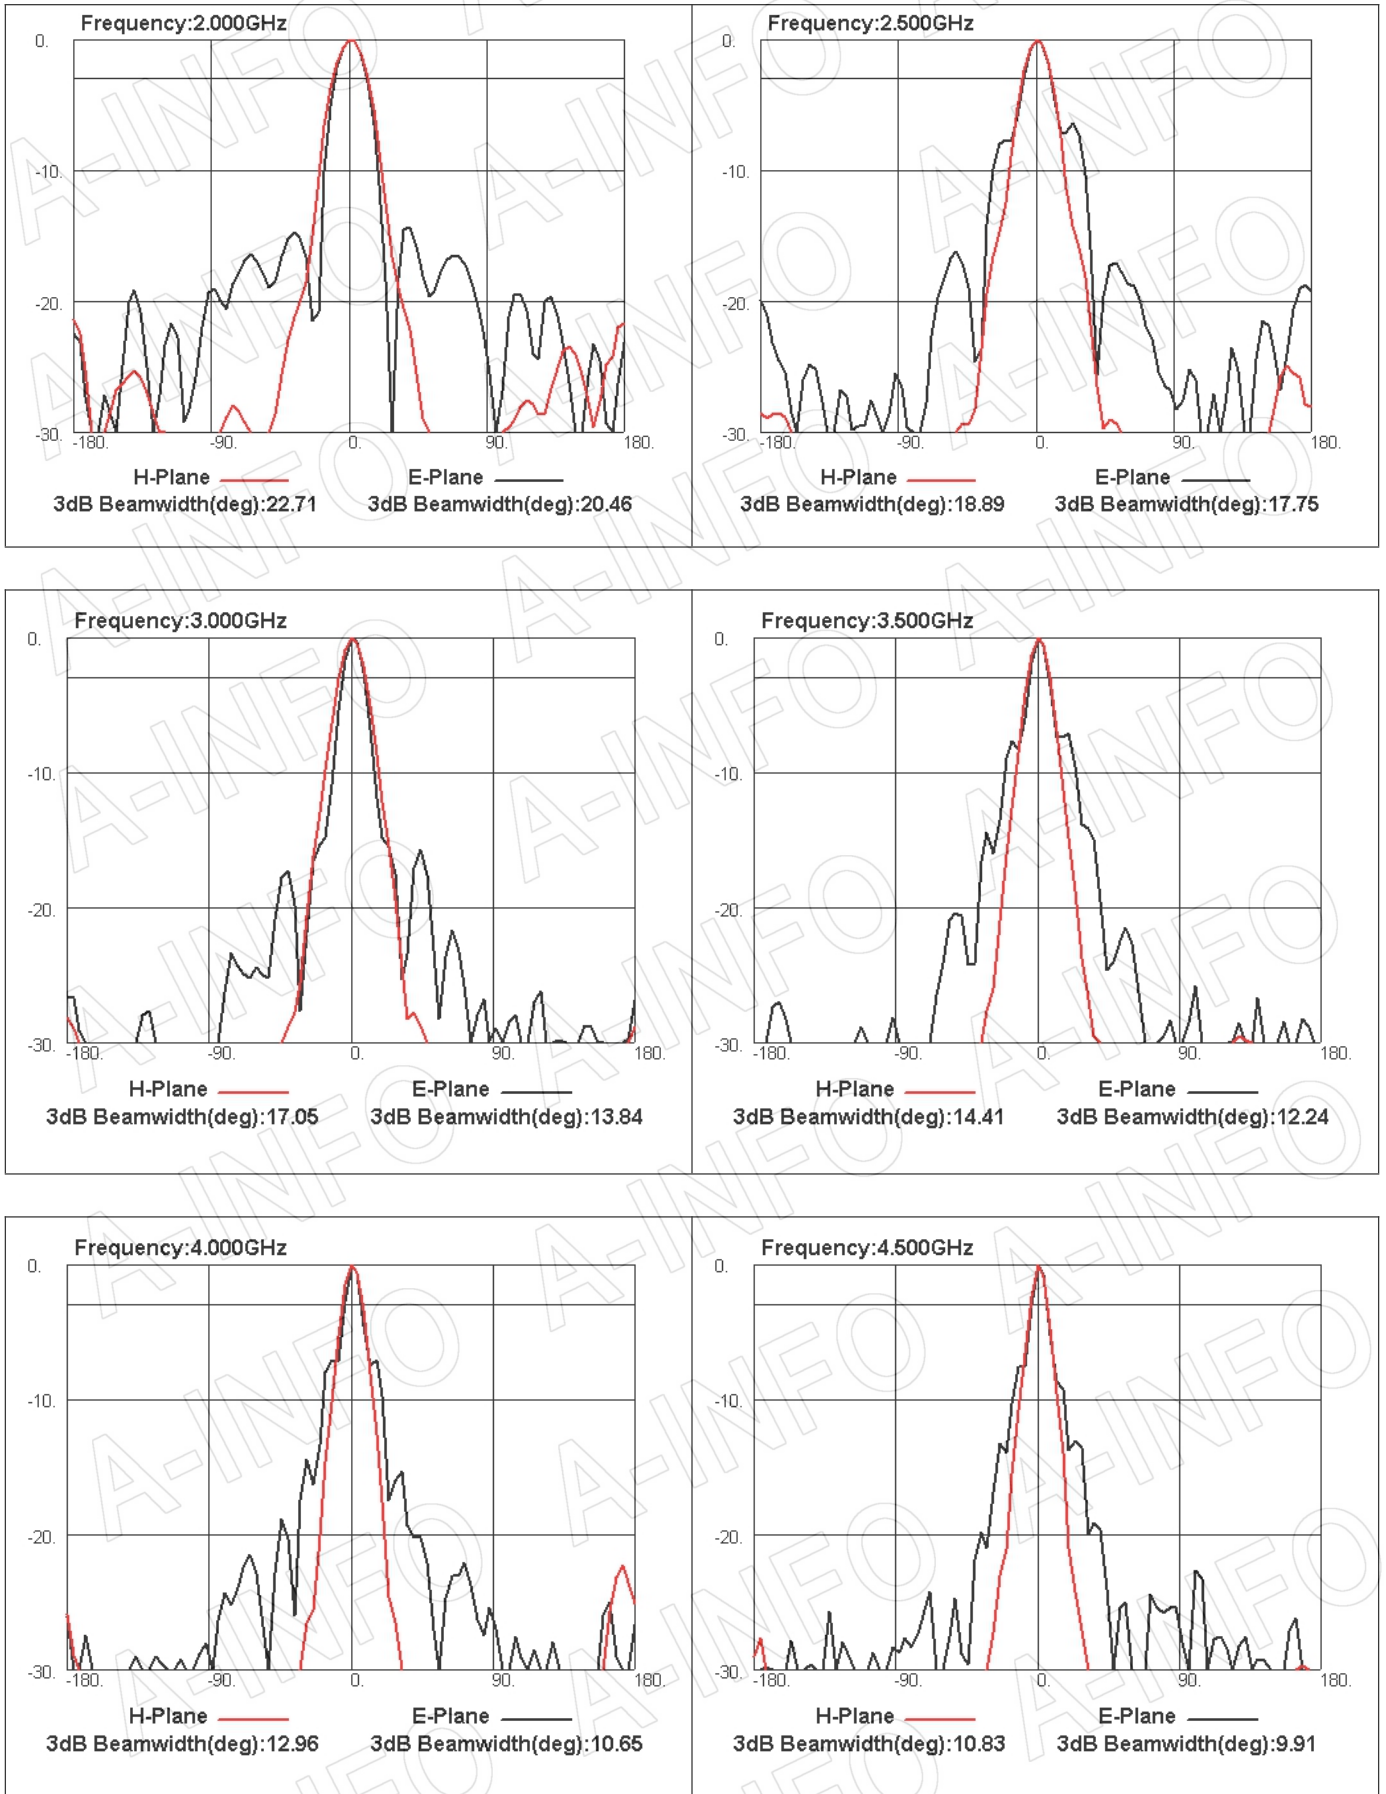

4. Pattern

AINFO Inc.

China(Beijing): Tel: (+86) 10-6266-7326,
China(Chengdu): Tel: (+86) 28-8519-2786,
USA : Tel: (+1) 949-639-9688,

Page 7 of 8

(+86) 10-6266-7327
(+86) 28-8519-3044
(+1) 949-639-9608

Fax: (+86) 10-6266-7379
Fax: (+86) 28-8519-3068
Fax: (+1) 949-639-9670

Website: www.ainfoinc.com
Email: sales@ainfoinc.com